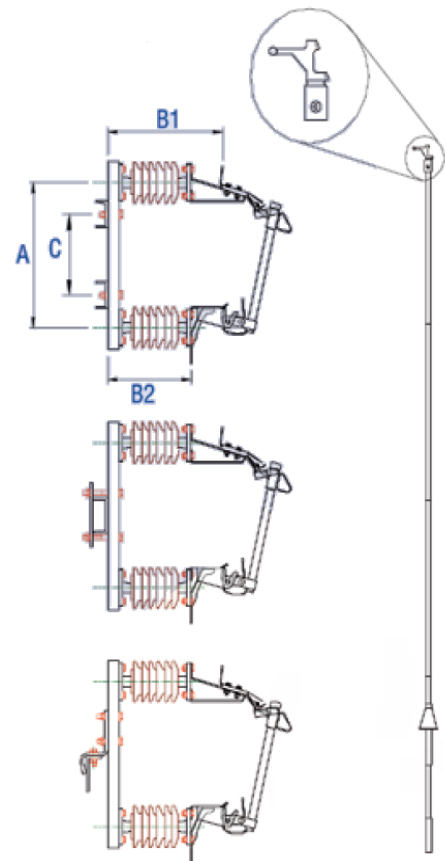

Rapier Beta

Dropout Expulsion Fuse

12kV, 24kV & 36 kV Fused Cutouts

The fused cutout is a rewirable dropout expulsion fuse. This unit provides a reliable and economic protection of distribution lines and transformers together with a visual indication of operation and positive disconnection from supply. Each single phase unit can be attended from the ground with a portable operating pole.

Features include:-

- Drop-out expulsion fuse
- Rugged reliable operation
- Porcelain or polymeric insulators

Specifications include:-

- Tested to international standards
- Voltage Range: 12kV , 24kV, 36kV
- Fuse rating: up to 100A

Features:

- Fuse assembly with rewirable fuse link:
- Rating available (type K or T) 1,2,3,4,5,10,15,20,25,30,40,50,60,75 * 100A
- A spring loaded flipper and locking mechanism at the lower end of the fuse carrier ensures consistent tension on the fuse link and prevents element damage during 'close in'
- Galvanised steel phase channel bases
- Connector terminals suitable for conductor sizes ranging from 4mm to 10mm diameter
- Hook Stick operation

Options:

- Mounting arrangements designed to suit customer requirement (as shown)
- Main contact dust shield
- Additional lower terminal clamp for conductors from 35mm² to 150mm²
- Earthing Spigot
- Reflectorised red cartridge sticker
- Carrying bag